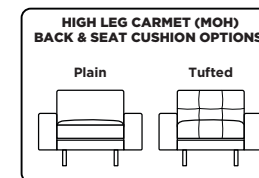

**MOT = LOW LEG
MOH = HIGH LEG**

V.10.05.22

Scale: 1/8 inch = 1 foot
All dimensions are approximate and subject to change.
Specify components from the sitting position.