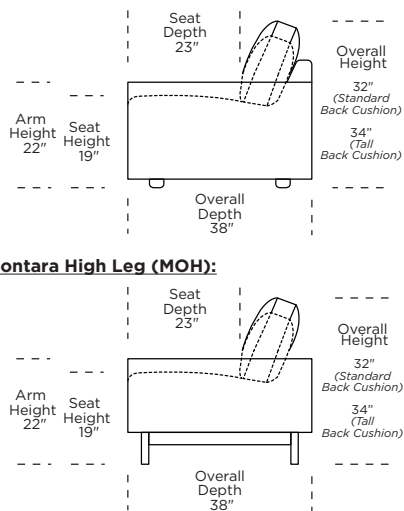

AMERICAN LEATHER® SOFAS & SECTIONALS COLLECTION

MONTARA

Standard Features:

- Advanced unidirectional suspension system
- Premium high-density, high-resiliency foam seat cushions
- Loose back and seat cushions
- Single-needle top-stitch
- Lifetime warranty on frame and suspension
- Quick-ship delivery

Options:

- Loose knife-edge back cushions
- High leg Montara available with wood leg in Acorn, Espresso or Walnut finish
- High leg Montara available with metal leg in Brushed Stainless finish
- Back and seat cushion decorative detail options: Plain or Tufted (tufted detail not available with knife-edge back cushion option)
- Premium high-density, high-resiliency foam seat cushions with memory foam inserts encased in down
- Tall back cushion option available on any style back cushion (adds 2" to overall height)

Please use actual leather, fabric, Crypton®, Sunbrella® and Ultrasuede® swatches when specifying furniture as the colors shown may vary due to the printing process.

Montara Low Leg (MOT):

Montara High Leg (MOH):