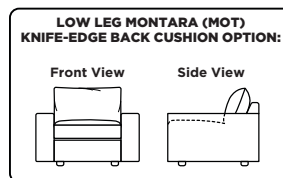

Note: Dotted line indicates seam on leather, Ultrasuede® and up the roll fabrics. Seams are eliminated with railroaded fabrics.

**MOT = LOW LEG
MOH = HIGH LEG**

V.10.05.22

Scale: 1/8 inch = 1 foot
All dimensions are approximate and subject to change.
Specify components from the sitting position.