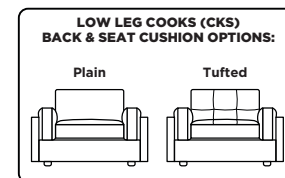

**CKS = LOW LEG
CKH = HIGH LEG**

Note: Dotted line indicates seam on leather, Ultrasuede® and up the roll fabrics. Seams are eliminated with railroaded fabrics.

Scale: 1/8 inch = 1 foot
All dimensions are approximate and subject to change.
Specify components from the sitting position.