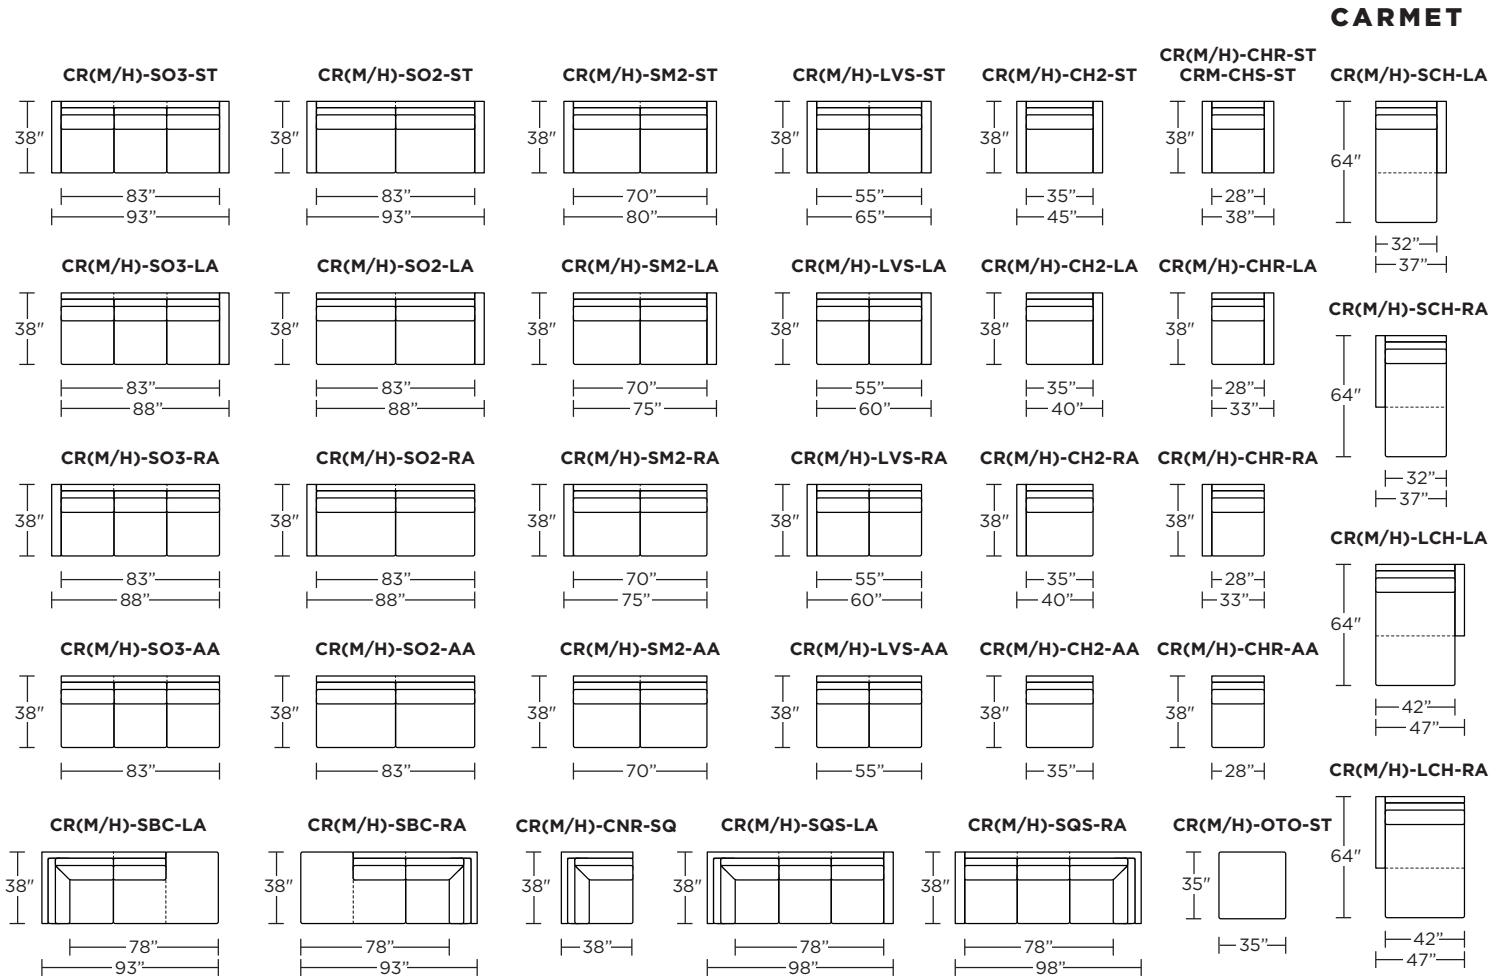

Note: Dotted line indicates seam on leather, Ultrasuede® and up the roll fabrics. Seams are eliminated with railroaded fabrics.

**CRM = LOW LEG
CRH = HIGH LEG**

V:10.05.22

Scale: 1/8 inch = 1 foot
All dimensions are approximate and subject to change.
Specify components from the sitting position.