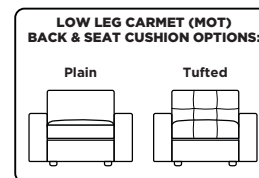

**MOT = LOW LEG
MOH = HIGH LEG**

V.10.05.22

Scale: 1/8 inch = 1 foot
All dimensions are approximate and subject to change.
Specify components from the sitting position.