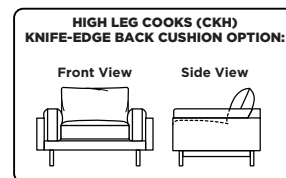

**CKS = LOW LEG
CKH = HIGH LEG**

Note: Dotted line indicates seam on leather, Ultrasuede® and up the roll fabrics. Seams are eliminated with railroaded fabrics.

Scale: 1/8 inch = 1 foot
All dimensions are approximate and subject to change.
Specify components from the sitting position.