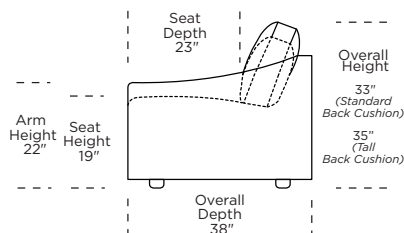

AMERICAN LEATHER® SOFAS & SECTIONALS COLLECTION

Standard Features:

- Advanced unidirectional suspension system
- Premium high-density, high-resiliency foam seat cushions
- Loose back and seat cushions
- Single-needle top-stitch
- Lifetime warranty on frame and suspension
- Quick-ship delivery

Options:

- Loose knife-edge back cushions
- High leg Doran available with wood leg in Acorn, Espresso or Walnut finish
- High leg Doran available with metal leg in Brushed Stainless finish
- Back and seat cushion decorative detail options: Plain or Tufted (tufted detail not available with knife-edge back cushion option)
- Premium high-density, high-resiliency foam seat cushions with memory foam inserts encased in down
- Tall back cushion option available on any style back cushion (adds 2" to overall height)

Please use actual leather, fabric, Crypton®, Sunbrella® and Ultrasuede® swatches when specifying furniture as the colors shown may vary due to the printing process.

Doran Low Leg (DRN):