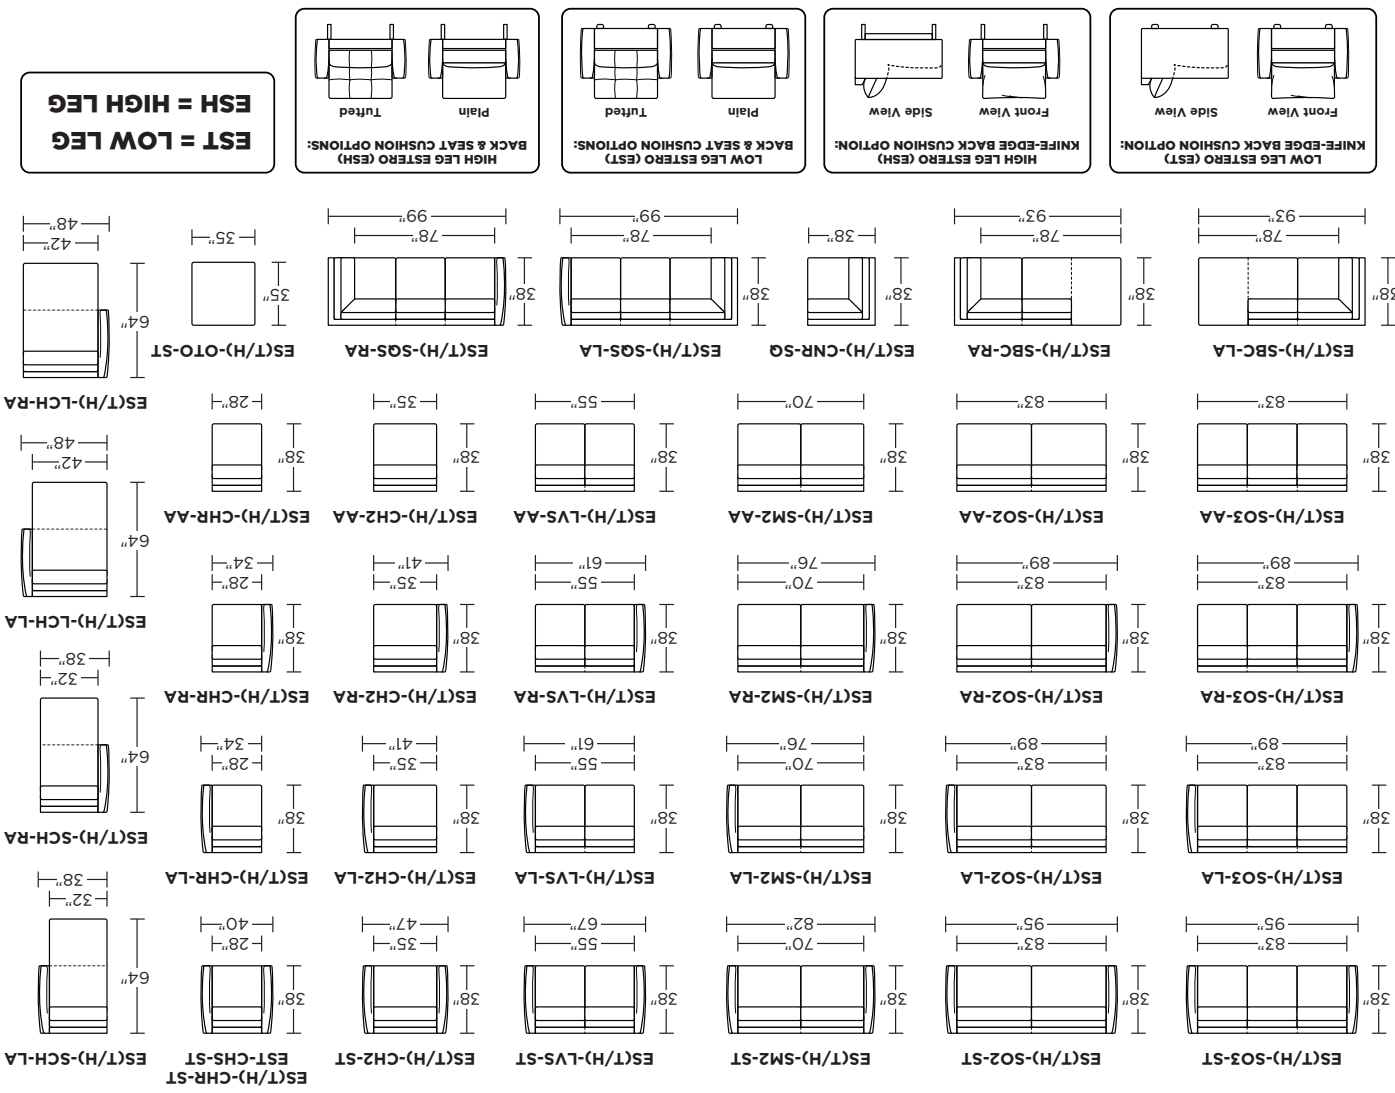

AMERICAN LEATHER®
SOFAS & SECTIONS COLLECTION

ESTERO

EST = LOW LEG
ESH = HIGH LEG