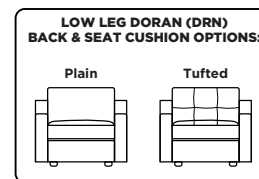

Note: Dotted line indicates seam on leather, Ultrasuede® and up the roll fabrics. Seams are eliminated with railroaded fabrics.

DRN = LOW LEG
DRH = HIGH LEG

V10.05.22

Scale: 1/8 inch = 1 foot
All dimensions are approximate and subject to change.
Specify components from the sitting position.