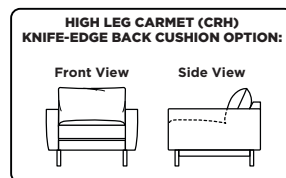

Please use actual leather, fabric, Crypton®, Sunbrella® and Ultrasuede® swatches when specifying furniture as the colors shown may vary due to the printing process.

Carmet Low Leg (CRM):

Carmet High Leg (CRH):

Note: Dotted line indicates seam on leather, Ultrasuede® and up the roll fabrics. Seams are eliminated with railroaded fabrics.

**CRM = LOW LEG
CRH = HIGH LEG**

V:10.05.22

Scale: 1/8 inch = 1 foot
All dimensions are approximate and subject to change.
Specify components from the sitting position.