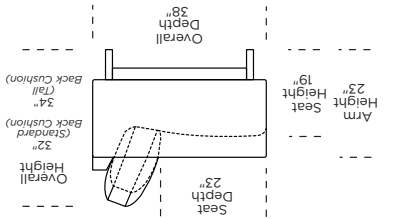

Note: Dotted line indicates seam on leather, Ultrasuede® and up the roll fabrics. Seams are eliminated with railroaded fabrics.

DRN = LOW LEG
DRH = HIGH LEG

V10.05.22

Scale: 1/8 inch = 1 foot
All dimensions are approximate and subject to change.
Specify components from the sitting position.

SOFAS & SECTIONALS

ESTERO

AMERICAN
LEATHER®

AMERICAN LEATHER®
SOFAS & SECTIONS COLLECTION

ESTERO

EST = LOW LEG
ESH = HIGH LEG

Estero Low Leg (EST):

Estero High Leg (ESH):