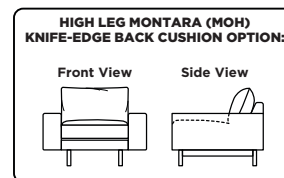

Note: Dotted line indicates seam on leather, Ultrasuede® and up the roll fabrics. Seams are eliminated with railroaded fabrics.

**MOT = LOW LEG
MOH = HIGH LEG**

V.10.05.22

Scale: 1/8 inch = 1 foot
All dimensions are approximate and subject to change.
Specify components from the sitting position.