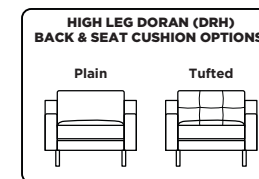

Note: Dotted line indicates seam on leather, Ultrasuede® and up the roll fabrics. Seams are eliminated with railroaded fabrics.

DRN = LOW LEG
DRH = HIGH LEG

V10.05.22

Scale: 1/8 inch = 1 foot
All dimensions are approximate and subject to change.
Specify components from the sitting position.