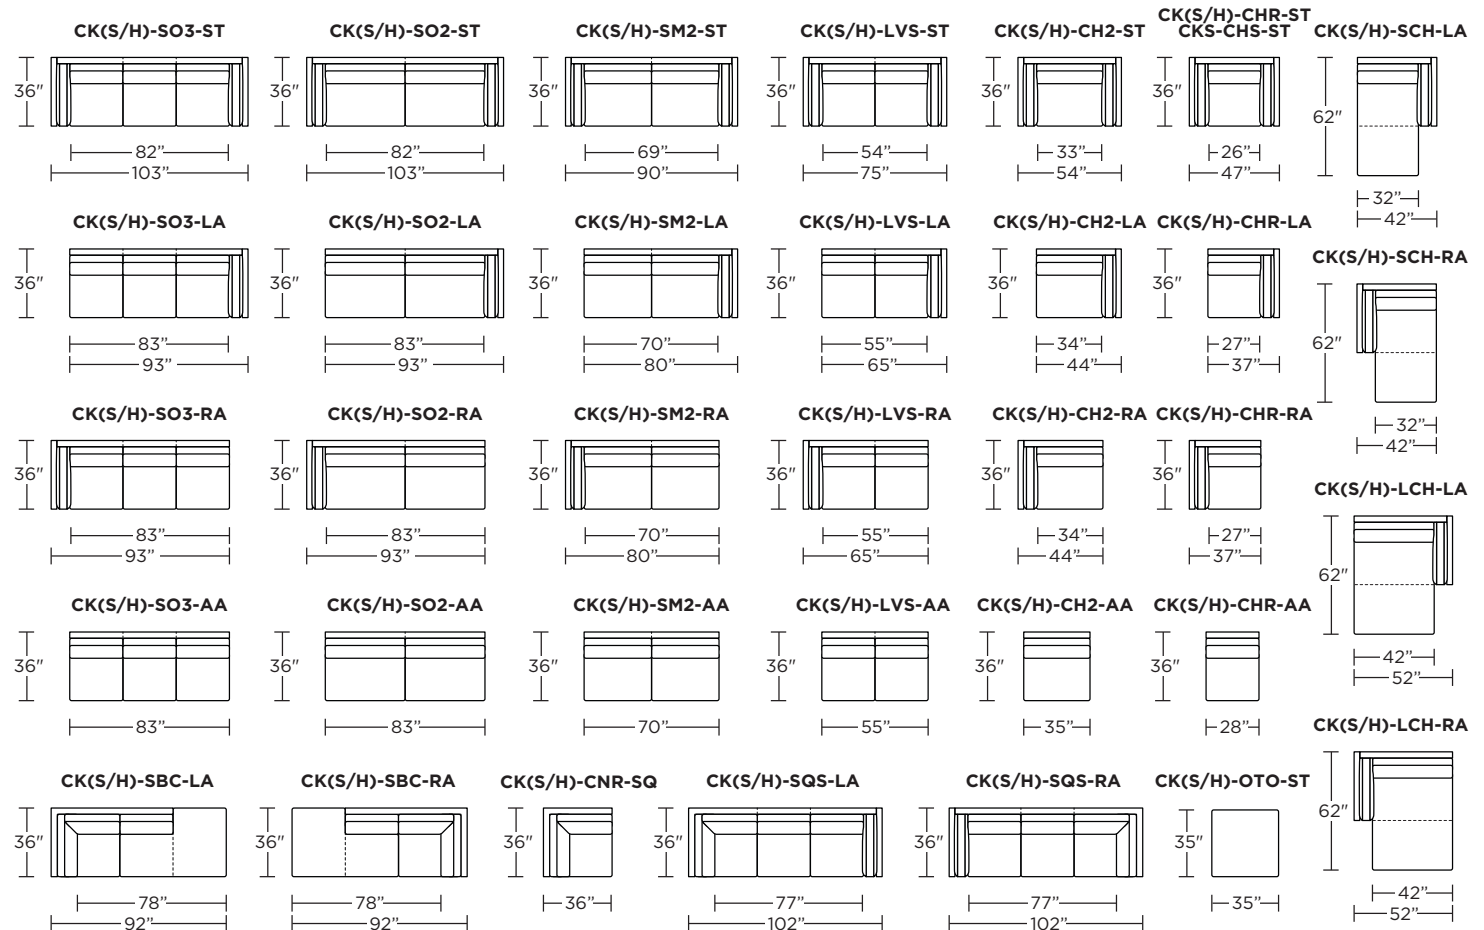

**CKS = LOW LEG
CKH = HIGH LEG**

Note: Dotted line indicates seam on leather, Ultrasuede® and up the roll fabrics. Seams are eliminated with railroaded fabrics.

Scale: 1/8 inch = 1 foot
All dimensions are approximate and subject to change.
Specify components from the sitting position.