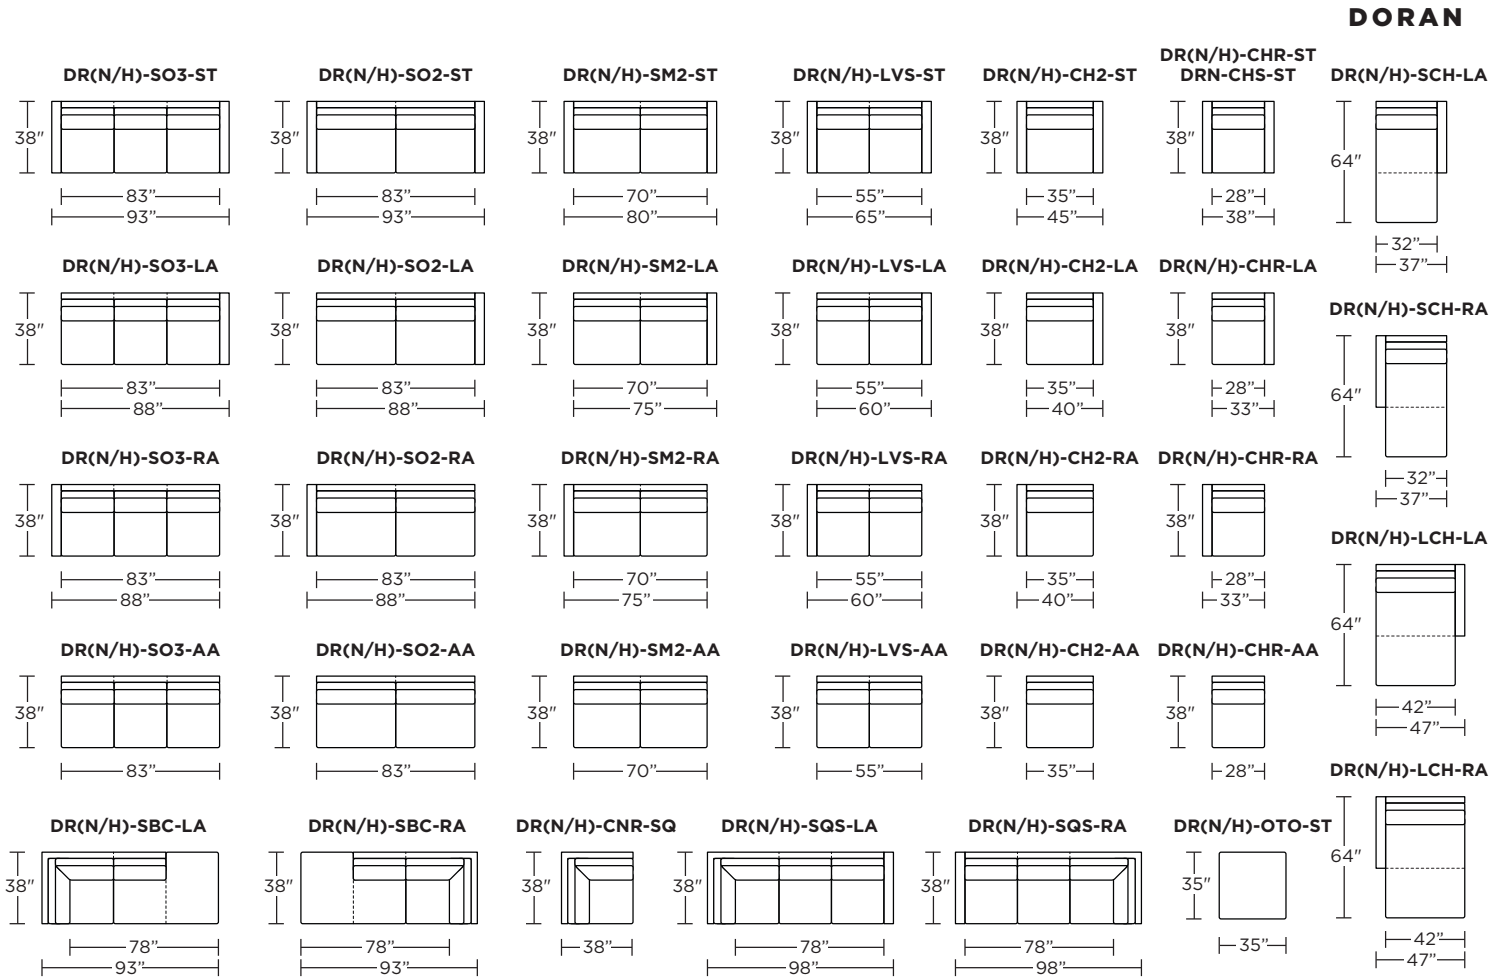

Note: Dotted line indicates seam on leather, Ultrasuede® and up the roll fabrics. Seams are eliminated with railroaded fabrics.

DRN = LOW LEG
DRH = HIGH LEG

V10.05.22

Scale: 1/8 inch = 1 foot
All dimensions are approximate and subject to change.
Specify components from the sitting position.