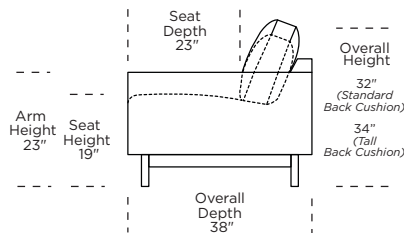

Note: Dotted line indicates seam on leather, Ultrasuede® and up the roll fabrics. Seams are eliminated with railroaded fabrics.

**CRM = LOW LEG
CRH = HIGH LEG**

V:10.05.22

Scale: 1/8 inch = 1 foot
All dimensions are approximate and subject to change.
Specify components from the sitting position.