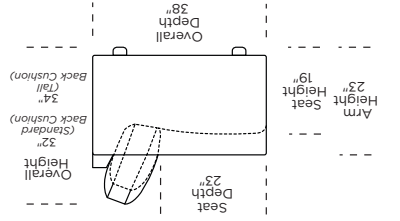

Note: Dotted line indicates seam on leather, Ultrasuede® and up the roll fabrics. Seams are eliminated with railroaded fabrics.

DRN = LOW LEG
DRH = HIGH LEG

V10.05.22

Scale: 1/8 inch = 1 foot
All dimensions are approximate and subject to change.
Specify components from the sitting position.

SOFAS & SECTIONALS

ESTERO

AMERICAN
LEATHER®

AMERICAN LEATHER®
SOFAS & SECTIONS COLLECTION

ESTERO

EST = LOW LEG
ESH = HIGH LEG

Estero Low Leg (EST):

Estero High Leg (ESH):