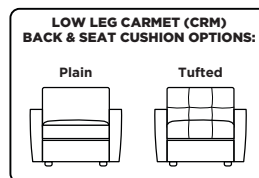

Please use actual leather, fabric, Crypton®, Sunbrella® and Ultrasuede® swatches when specifying furniture as the colors shown may vary due to the printing process.

Carmet Low Leg (CRM):

Carmet High Leg (CRH):

Note: Dotted line indicates seam on leather, Ultrasuede® and up the roll fabrics. Seams are eliminated with railroaded fabrics.

**CRM = LOW LEG
CRH = HIGH LEG**

V:10.05.22

Scale: 1/8 inch = 1 foot
All dimensions are approximate and subject to change.
Specify components from the sitting position.