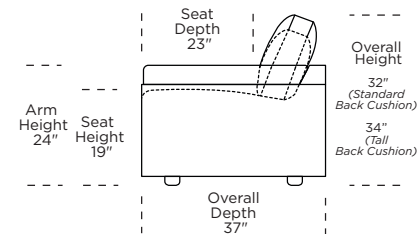

AMERICAN LEATHER® SOFAS & SECTIONALS COLLECTION

COOKS

Standard Features:

- Advanced unidirectional suspension system
- Premium high-density, high-resiliency foam seat cushions
- Loose arm, back and seat cushions
- Single-needle top-stitch
- Lifetime warranty on frame and suspension
- Quick-ship delivery

Options:

- Loose knife-edge back cushions
- High leg Cooks available with wood leg in Acorn, Espresso or Walnut finish
- High leg Cooks available with metal leg in Brushed Stainless finish
- Back and seat cushion decorative detail options: Plain or Tufted (tufted detail not available with knife-edge back cushion option)
- Premium high-density, high-resiliency foam seat cushions with memory foam inserts encased in down
- Tall back cushion option available on any style back cushion (adds 2" to overall height)

Please use actual leather, fabric, Crypton®, Sunbrella® and Ultrasuede® swatches when specifying furniture as the colors shown may vary due to the printing process.

Cooks Low Leg (CKS):

Cooks High Leg (CKH):