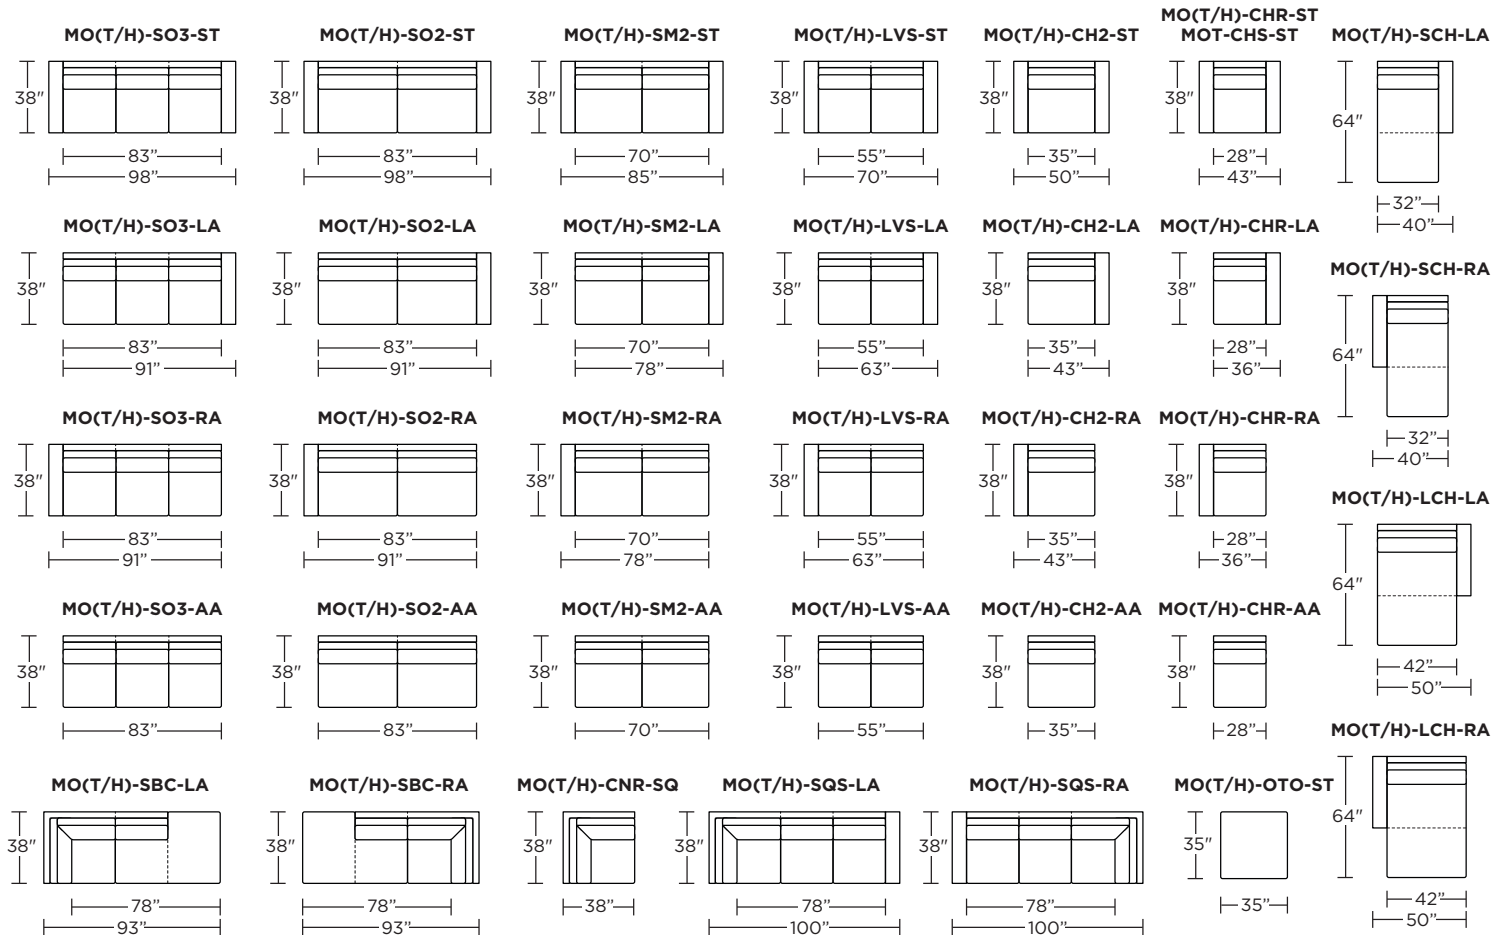

Note: Dotted line indicates seam on leather, Ultrasuede® and up the roll fabrics. Seams are eliminated with railroaded fabrics.

**MOT = LOW LEG
MOH = HIGH LEG**

V.10.05.22

Scale: 1/8 inch = 1 foot
All dimensions are approximate and subject to change.
Specify components from the sitting position.