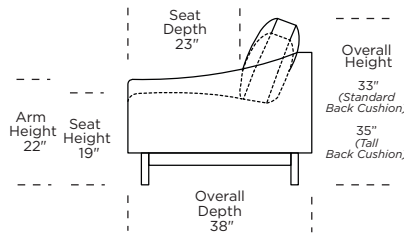

Doran High Leg (DRH):

Note: Dotted line indicates seam on leather, Ultrasuede® and up the roll fabrics. Seams are eliminated with railroaded fabrics.