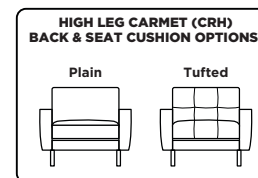

Please use actual leather, fabric, Crypton®, Sunbrella® and Ultrasuede® swatches when specifying furniture as the colors shown may vary due to the printing process.

Carmet Low Leg (CRM):

Carmet High Leg (CRH):

Note: Dotted line indicates seam on leather, Ultrasuede® and up the roll fabrics. Seams are eliminated with railroaded fabrics.

**CRM = LOW LEG
CRH = HIGH LEG**

V:10.05.22

Scale: 1/8 inch = 1 foot
All dimensions are approximate and subject to change.
Specify components from the sitting position.