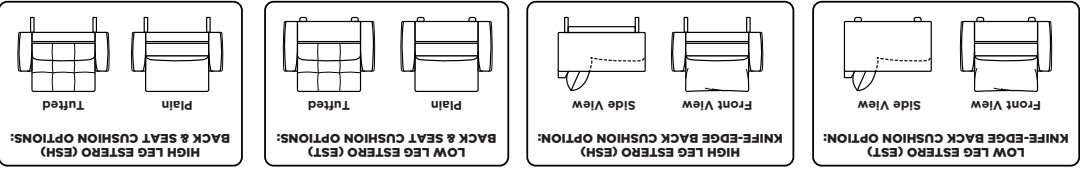

Note: Dotted line indicates seam on leather, Ultrasuede® and up the roll fabrics. Seams are eliminated with railroaded fabrics.

DRN = LOW LEG
DRH = HIGH LEG

V10.05.22

Scale: 1/8 inch = 1 foot
All dimensions are approximate and subject to change.
Specify components from the sitting position.

SOFAS & SECTIONALS

ESTERO

AMERICAN
LEATHER®

AMERICAN LEATHER®
SOFAS & SECTIONS COLLECTION

ESTERO

EST = LOW LEG
ESH = HIGH LEG

Estero Low Leg (EST):

Estero High Leg (ESH):