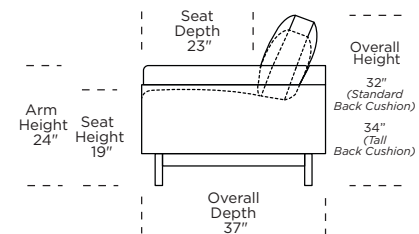

**CKS = LOW LEG
CKH = HIGH LEG**

Note: Dotted line indicates seam on leather, Ultrasuede® and up the roll fabrics. Seams are eliminated with railroaded fabrics.

Scale: 1/8 inch = 1 foot
All dimensions are approximate and subject to change.
Specify components from the sitting position.