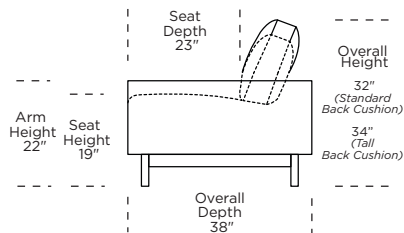

Note: Dotted line indicates seam on leather, Ultrasuede® and up the roll fabrics. Seams are eliminated with railroaded fabrics.