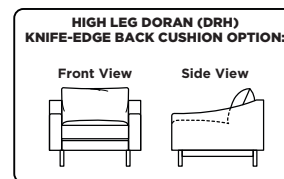

Note: Dotted line indicates seam on leather, Ultrasuede® and up the roll fabrics. Seams are eliminated with railroaded fabrics.

DRN = LOW LEG
DRH = HIGH LEG

V10.05.22

Scale: 1/8 inch = 1 foot
All dimensions are approximate and subject to change.
Specify components from the sitting position.