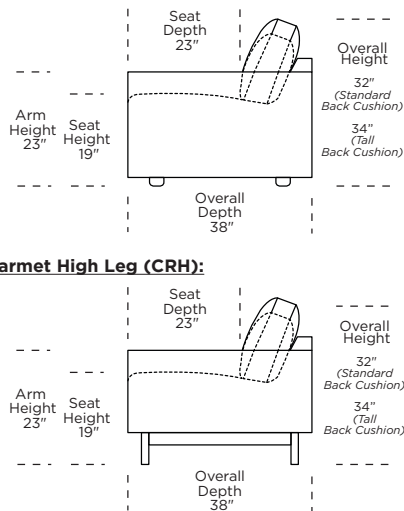

AMERICAN LEATHER® SOFAS & SECTIONALS COLLECTION

Standard Features:

- Advanced unidirectional suspension system
- Premium high-density, high-resiliency foam seat cushions
- Loose back and seat cushions
- Single-needle top-stitch
- Lifetime warranty on frame and suspension
- Quick-ship delivery

Options:

- Loose knife-edge back cushions
- High leg Carmet available with wood leg in Acorn, Espresso or Walnut finish
- High leg Carmet available with metal leg in Brushed Stainless finish
- Back and seat cushion decorative detail options: Plain or Tufted (tufted detail not available with knife-edge back cushion option)
- Premium high-density, high-resiliency foam seat cushions with memory foam inserts encased in down
- Tall back cushion option available on any style back cushion (adds 2" to overall height)

Please use actual leather, fabric, Crypton®, Sunbrella® and Ultrasuede® swatches when specifying furniture as the colors shown may vary due to the printing process.

Carmet Low Leg (CRM):

Carmet High Leg (CRH):