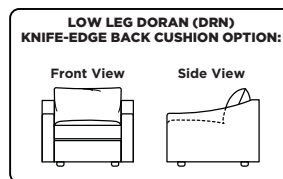

Note: Dotted line indicates seam on leather, Ultrasuede® and up the roll fabrics. Seams are eliminated with railroaded fabrics.

DRN = LOW LEG
DRH = HIGH LEG

V10.05.22

Scale: 1/8 inch = 1 foot
All dimensions are approximate and subject to change.
Specify components from the sitting position.