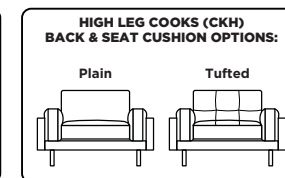

**CKS = LOW LEG
CKH = HIGH LEG**

Note: Dotted line indicates seam on leather, Ultrasuede® and up the roll fabrics. Seams are eliminated with railroaded fabrics.

Scale: 1/8 inch = 1 foot
All dimensions are approximate and subject to change.
Specify components from the sitting position.