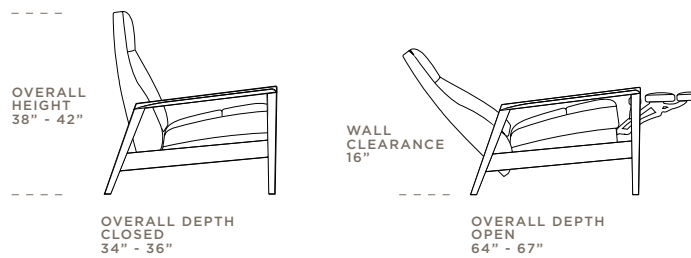

RE-INVENTED RECLINER™

EXPERIENCE THE INVISIBLE

FEATURES & OPTIONS

- Manual or power push-back reclining options available
- Back heights in Standard and Extra Tall (options vary by style)
- Choose from hundreds of fabrics and leathers
- Multiple leg finishes available (options vary by style)

MULTIPLE LEG FINISHES

WOOD

METAL

STYLES