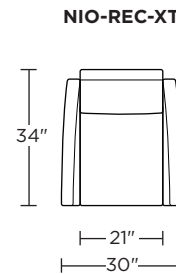

Please use actual leather, fabric, Crypton®, Sunbrella® and Ultrasuede® swatches when specifying furniture as the colors shown may vary due to the printing process.

Wall Clearance is 16"

Scale: 1/4 inch = 1 foot
All dimensions are approximate and subject to change.
Specify components from the sitting position.