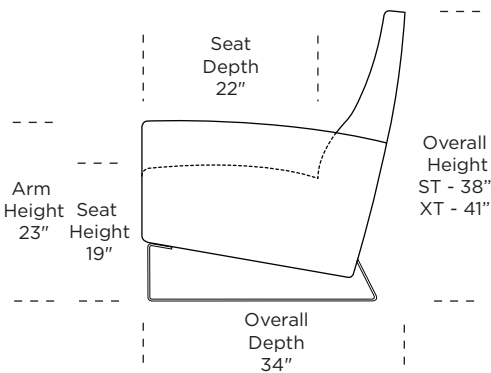

Please use actual leather, fabric, Crypton®, Sunbrella® and Ultrasuede® swatches when specifying furniture as the colors shown may vary due to the printing process.

Wall Clearance is 16"

Scale: 1/4 inch = 1 foot
All dimensions are approximate and subject to change.
Specify components from the sitting position.