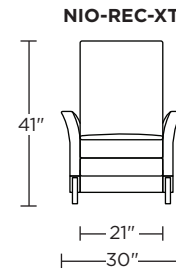

Please use actual leather, fabric, Crypton®, Sunbrella® and Ultrasuede® swatches when specifying furniture as the colors shown may vary due to the printing process.

Wall Clearance is 16"

Scale: 1/4 inch = 1 foot
All dimensions are approximate and subject to change.
Specify components from the sitting position.