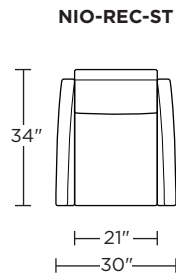

Please use actual leather, fabric, Crypton®, Sunbrella® and Ultrasuede® swatches when specifying furniture as the colors shown may vary due to the printing process.

Wall Clearance is 16"

Scale: 1/4 inch = 1 foot
All dimensions are approximate and subject to change.
Specify components from the sitting position.