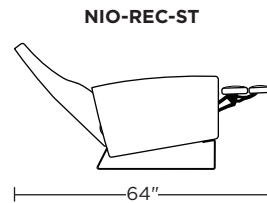

Please use actual leather, fabric, Crypton®, Sunbrella® and Ultrasuede® swatches when specifying furniture as the colors shown may vary due to the printing process.

Wall Clearance is 16"

Scale: 1/4 inch = 1 foot
All dimensions are approximate and subject to change.
Specify components from the sitting position.