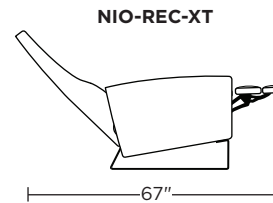

Please use actual leather, fabric, Crypton®, Sunbrella® and Ultrasuede® swatches when specifying furniture as the colors shown may vary due to the printing process.

Wall Clearance is 16"

Scale: 1/4 inch = 1 foot
All dimensions are approximate and subject to change.
Specify components from the sitting position.