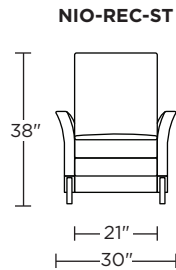

Please use actual leather, fabric, Crypton®, Sunbrella® and Ultrasuede® swatches when specifying furniture as the colors shown may vary due to the printing process.

Wall Clearance is 16"

Scale: 1/4 inch = 1 foot
All dimensions are approximate and subject to change.
Specify components from the sitting position.