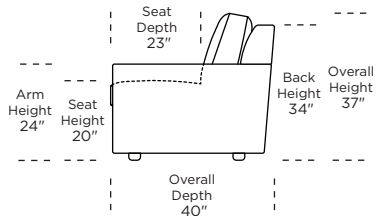

Leg height is 2" (Hidden Leg)

Please use actual leather, fabric, Crypton®, Sunbrella® and Ultrasuede® swatches when specifying furniture as the colors shown may vary due to the printing process.

Note: Seat depth includes cushion overhang which may be up to 1"

* Picture shows left arm seated. Please specify left or right arm seated when ordering.

All orders are in seated position.

† Dotted lines for Queen Plus sizes indicates the number of seats.

All dimensions are approximate and subject to change.