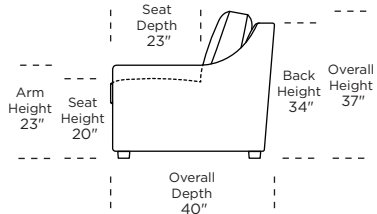

Leg height is 2"

Please use actual leather, fabric, Crypton®, Sunbrella® and Ultrasuede® swatches when specifying furniture as the colors shown may vary due to the printing process.

Note: Seat depth includes cushion overhang which may be up to 1"

* Picture shows left arm seated. Please specify left or right arm seated when ordering.

All orders are in seated position.

‡ Dotted lines for Queen Plus sizes indicates the number of seats.

All dimensions are approximate and subject to change.