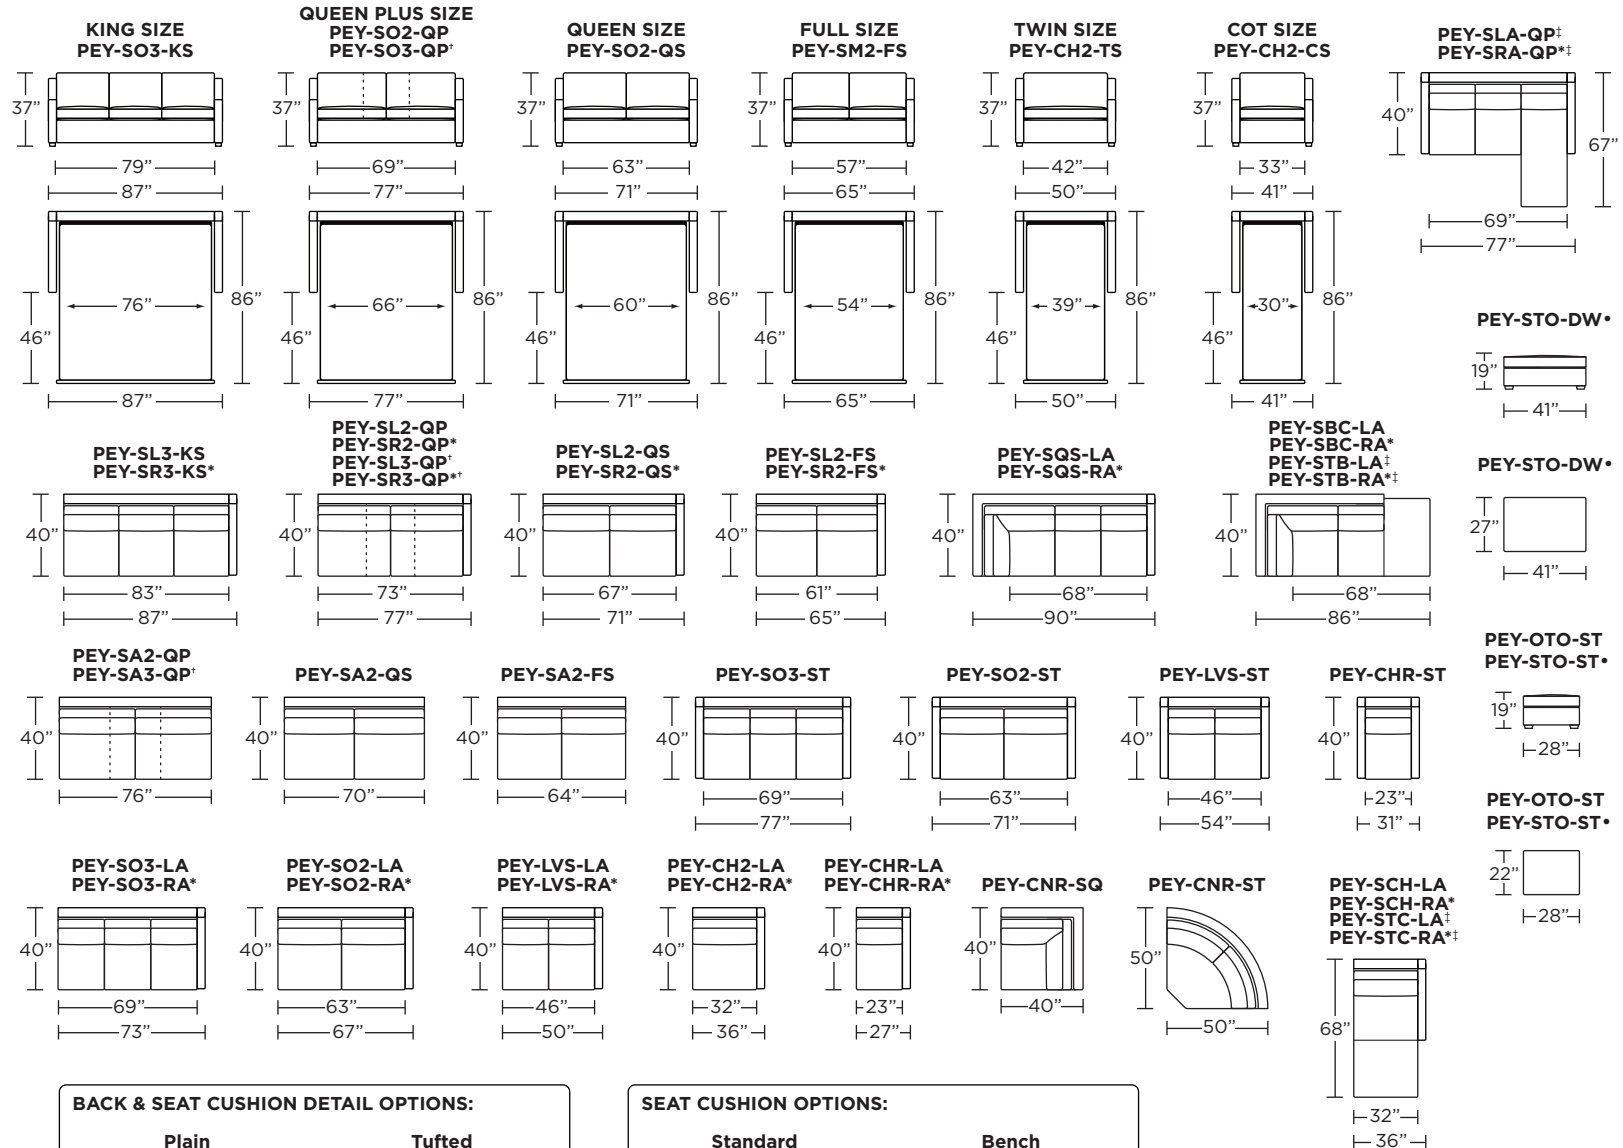

COMFORT SLEEPER® BY AMERICAN LEATHER®

PERRY

AMERICAN
LEATHER®

Standard Comfort Sleeper®

Features:

- Featuring the patented Tiffany 24/7™ platform sleep system
- Room to stretch out with true 80 inches of bedroom-length sleeping surface
- Ultimate comfort on five inches of plush, high-density foam mattress
- Under-sofa dust covers keeps dust and dirt from ever touching the mattress
- Zero wall clearance
- Quick-ship delivery
- Single-needle top-stitch
- High-density, high-resiliency foam seat cushions
- Loose back and seat cushions
- Limited lifetime warranty on frame
- 10-year mechanism warranty

Leg height is 2"

Please use actual leather, fabric, Crypton®, Sunbrella® and Ultrasuede® swatches when specifying furniture as the colors shown may vary due to the printing process.

Note: Seat depth includes cushion overhang which may be up to 1"

* Picture shows left arm seated. Please specify left or right arm seated when ordering.

All orders are in seated position.

‡ Dotted lines for Queen Plus sizes indicates the number of seats.

All dimensions are approximate and subject to change.