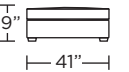

PERRY

PEY-STO-DW•