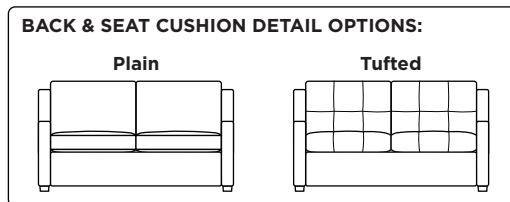

COMFORT SLEEPER® BY AMERICAN LEATHER®

PERRY

AMERICAN
LEATHER®

Standard Comfort Sleeper®

Features:

- Featuring the patented Tiffany 24/7™ platform sleep system
- Room to stretch out with true 80 inches of bedroom-length sleeping surface
- Ultimate comfort on five inches of plush, high-density foam mattress
- Under-sofa dust covers keeps dust and dirt from ever touching the mattress
- Zero wall clearance
- Quick-ship delivery
- Single-needle top-stitch
- High-density, high-resiliency foam seat cushions
- Loose back and seat cushions
- Limited lifetime warranty on frame
- 10-year mechanism warranty

Mattress Options:

- HiPerform with Crypton® ticking
- Cooling Gel
- Tempur-Pedic®

Options:

- High-density, high-resiliency foam seat cushions encased in down and down back cushions available
- Bench seat cushion
- Tufted back and seat cushion decorative detail
- Wood legs available in Dune, Ebony, Mink, or Oiled Ash finish
- Ottomans available with casters

Leg height is 2"

Please use actual leather, fabric, Crypton®, Sunbrella® and Ultrasuede® swatches when specifying furniture as the colors shown may vary due to the printing process.

Note: Seat depth includes cushion overhang which may be up to 1"

* Picture shows left arm seated. Please specify left or right arm seated when ordering.

All orders are in seated position.

‡ Dotted lines for Queen Plus sizes indicates the number of seats.

All dimensions are approximate and subject to change.