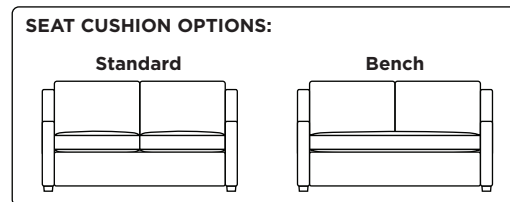

Leg height is 2"

Please use actual leather, fabric, Crypton®, Sunbrella® and Ultrasuede® swatches when specifying furniture as the colors shown may vary due to the printing process.

Note: Seat depth includes cushion overhang which may be up to 1"

* Picture shows left arm seated. Please specify left or right arm seated when ordering.

All orders are in seated position.

‡ Dotted lines for Queen Plus sizes indicates the number of seats.

All dimensions are approximate and subject to change.