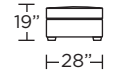

* Picture shows left arm seated. Please specify left or right arm seated when ordering.

All orders are in seated position.

‡ Dotted lines for Queen Plus sizes indicates the number of seats.

All dimensions are approximate and subject to change.

‡ Chaise lifts up to reveal hidden storage space. • Storage

PERRY

PEY-STO-DW•

PEY-STO-DW•

**PEY-OTO-ST
PEY-STO-ST•**

**PEY-OTO-ST
PEY-STO-ST•**